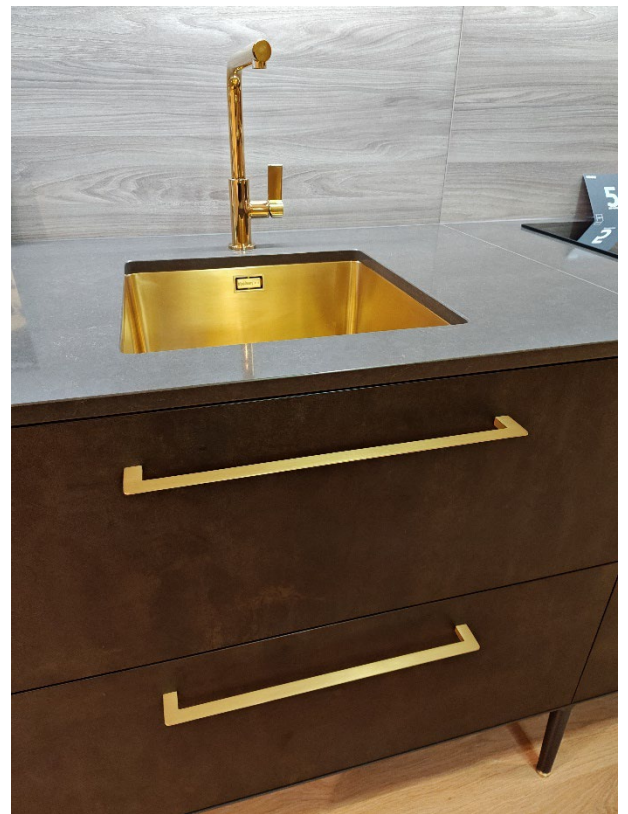

SOLD

Product Name: Maxima Kitchen – Clay Grey & Dark Oak

Sizes: Tall units are 320cm wide x 216cm high.
The island is 240cm long x 100cm wide + table 130cm x 130cm.

Information: The kitchen includes a large island with integrated dining table. Tall units in a single block with central feature pocket doors section enclosing a baking station with pull-out stainless-steel worktop. Finishes included are clay grey silk matt lacquer with dark oak and natural polished granite worktop and back panel.

Not included in appliances pack but pictured and available for sale –

Elica Seashell polished stainless steel pendant extractor hood with lighting – Was €3,089 – Now €2,162

Product Name: Unit Kitchen – Oxidised Iron melamine

Sizes: Composition length 303cm wide with wall panelling 363cm wide x 238cm high.
Overall Storage unit height varies depending on position of the wall units.

Information: The kitchen includes low units on a frame with legs which include sink and cooking area. Above is a wall press and open shelving with integrated lighting. Units are in oxidised iron melamine with worktops in polished Merope Silestone, Metal frame lacquered in smoked dark grey with handles and feet in satin champagne aluminium. Additional kitchen units can be ordered to complete this kitchen.

Price: Kitchen units with wall panels and worktops – Was €17,350 - Now €8,675

Kitchen appliances pack – Was €2,643 – Now €1,850 including:
Siemens Studio Line Hob
Foster KE PVD Sink in gold finish.
Foster Omega Tap in gold finish.