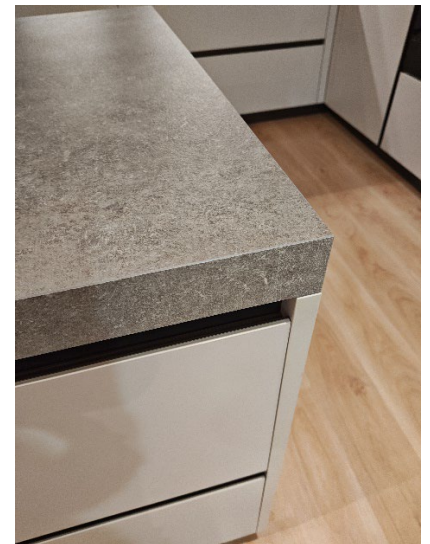

Product Name: Maxima Kitchen – Ash Grey & Walnut

Sizes: Overall 370cm wide along wall with low units x 240cm wide along wall with tall units.
Island is 270cm long x 100cm wide.

Information: The kitchen includes a large island with high breakfast counter and an L shaped arrangement of low units with wall storage, wall panelling and a cluster of tall units with corner larder.
Finishes included are natural walnut, walnut melamine, ash grey melamine and Portland concrete style worktops & wall panels. Also includes a good selection of interior fittings.

SOLD

Product Name: Maxima Kitchen – Clay Grey & Dark Oak

Sizes: Tall units are 320cm wide x 216cm high.
The island is 240cm long x 100cm wide + table 130cm x 130cm.

Information: The kitchen includes a large island with integrated dining table. Tall units in a single block with central feature pocket doors section enclosing a baking station with pull-out stainless-steel worktop. Finishes included are clay grey silk matt lacquer with dark oak and natural polished granite worktop and back panel.

Not included in appliances pack but pictured and available for sale –

Elica Seashell polished stainless steel pendant extractor hood with lighting – Was €3,089 – Now €2,162

Product Name: Unit Kitchen – Oxidised Iron melamine

Sizes: Composition length 303cm wide with wall panelling 363cm wide x 238cm high.
Overall Storage unit height varies depending on position of the wall units.

Information: The kitchen includes low units on a frame with legs which include sink and cooking area. Above is a wall press and open shelving with integrated lighting. Units are in oxidised iron melamine with worktops in polished Merope Silestone, Metal frame lacquered in smoked dark grey with handles and feet in satin champagne aluminium. Additional kitchen units can be ordered to complete this kitchen.