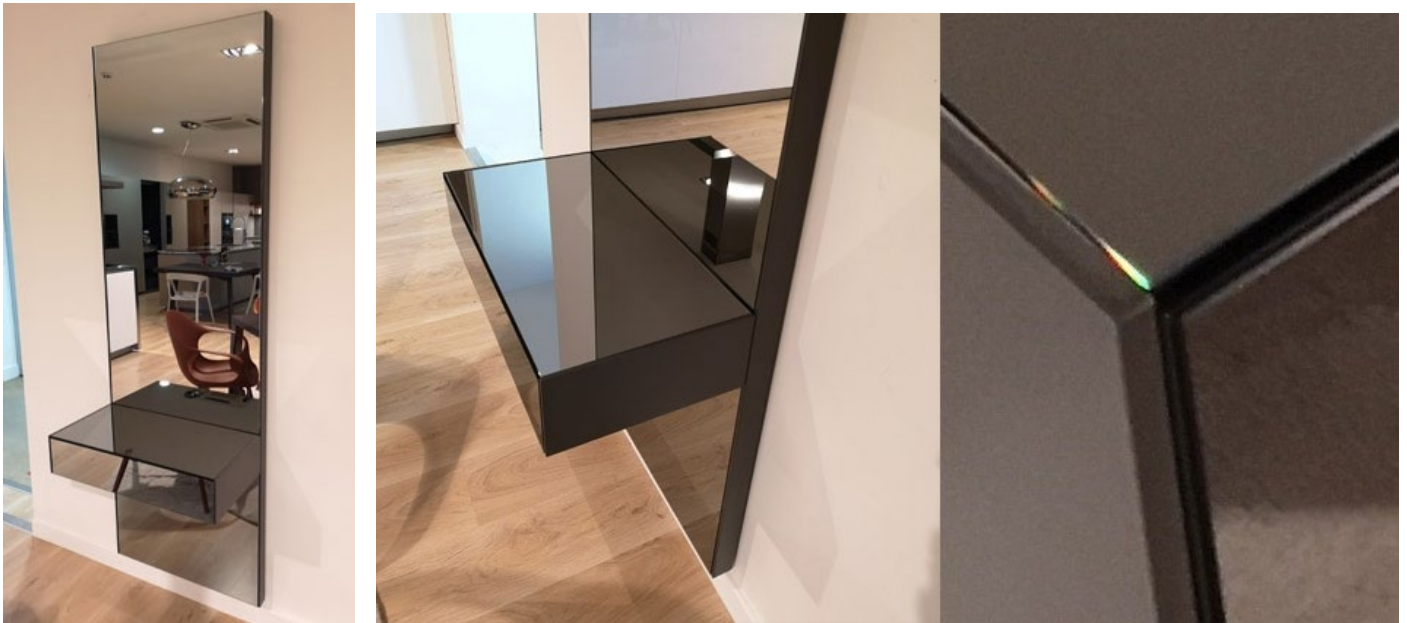

Information: Made with bronze finishes metal base and shade top combined with bronzed smoked glass shade.

Price: Was €988 – Now €494

Product Name: Prive Coffee Table

Sizes: 150cm long x 90cm wide x 29cm high

Information: Wood and glass table in Visone matt lacquer with frosted lacquered glass inserts.

Price: Was €1,768– Now €884

Product Name: Grey Hall table & Mirror

Sizes: 61cm wide x 35cm deep x 185cm high

Information: Mirror & table with 1 drawer. Matt lacquered in dark grey with smoked mirror panel, top & drawer front.

Price: Was €1,900- Now €950

Product Name: Hoot Rug

Sizes: 170cm wide x 240cm long

Information: 100% wool rug in grey.