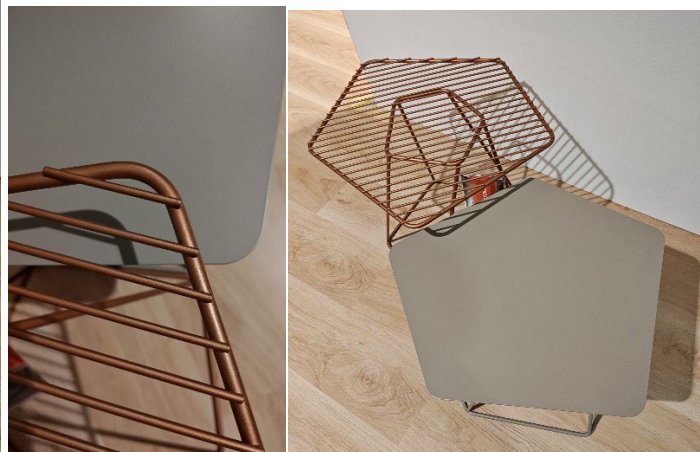

Product Name: Bardot Table Lamp – 1 only

Sizes: 41.5cm wide x 17cm deep x 54cm high

Information: Base and ball details in matt brass. Frame in lead. Transparent glass globe shade.

Price: Was €817 – Now €653

Product Name: Tectonic Side tables – set of 2

Sizes: Table 1 – 55cm wide x 43cm high
Table 2 – 55cm wide x 35cm high

Information: Metal tables – Table 1 in copper finish lacquer. Table 2 in matt dove grey lacquer finish.

Price: Was €600 – Now €300

Product Name: Beam Table Lamp – 1 only.

Sizes: 49cm wide x 6cm deep x 28cm high

Information: Made in satin bronze metal.

Price: Was €1,105- Now €552

Product Name: Yoshi Coffee Table – 1 no. only

Information: Wood and glass table in Visone matt lacquer with frosted lacquered glass inserts.

Price: Was €1,768– Now €884

Product Name: Grey Hall table & Mirror

Sizes: 61cm wide x 35cm deep x 185cm high