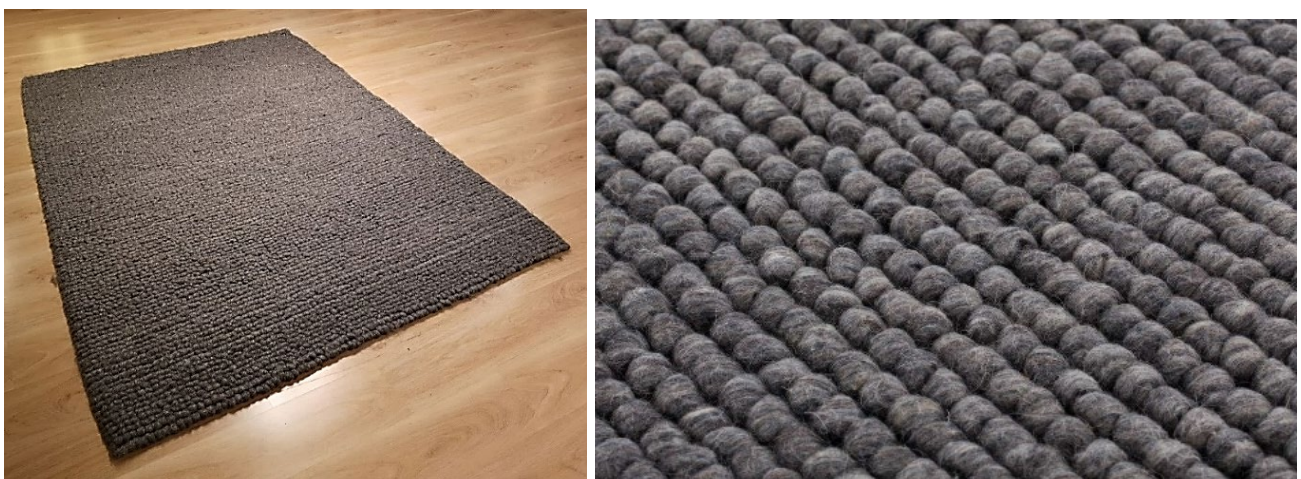

Information: Mirror & table with 1 drawer. Matt lacquered in dark grey with smoked mirror panel, top & drawer front.

Price: Was €1,900- Now €950

Product Name: Hoot Rug

Sizes: 170cm wide x 240cm long

Information: 100% wool rug in grey.

Price: Was €1,158- Now €579

Product Name: Charlie Side Table

Sizes: 65cm diameter x 46cm high

Information: Wood table with dark oak legs and bronze metallic lacquer top

Price: Was €944 – Now €472

Product Name: Mosaiek Rug