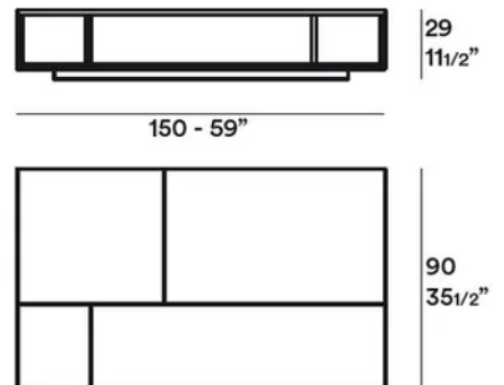

Information: Made with bronze finishes metal base and shade top combined with bronzed smoked glass shade.

Price: Was €988 – Now €494

Product Name: Prive Coffee Table

Sizes: 150cm long x 90cm wide x 29cm high

Information: Wood and glass table in Visone matt lacquer with frosted lacquered glass inserts.

Price: Was €1,768– Now €884

Product Name: Grey Hall table & Mirror

Sizes: 61cm wide x 35cm deep x 185cm high

Information: Mirror & table with 1 drawer. Matt lacquered in dark grey with smoked mirror panel, top & drawer front.

Price: Was €1,900- Now €950

Product Name: Hoot Rug

Sizes: 170cm wide x 240cm long

Information: 100% wool rug in grey.

Sizes: 40cm diameter x 45cm high

Information: Metal frame lacquered in white with Quartz stone top

Price: Was €420- Now €210

Product Name: Domino Side table

Sizes: 42cm diameter x 45cm high

Information: Stainless Steel cylinder style table on castors – Polished finish.