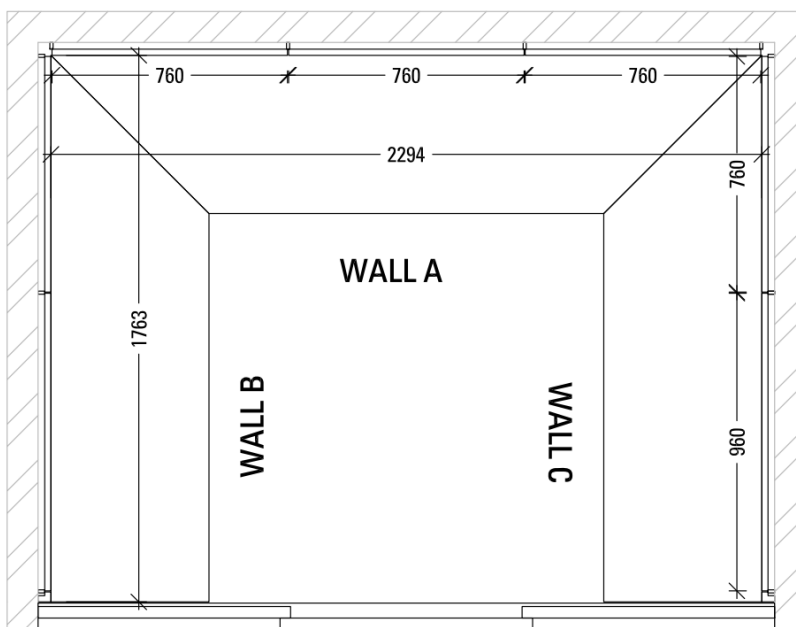

Plan of Walk in Closet

Important Note

Please note that ex-display sale items are sold as seen and not returnable.
For further information contact us at furniture@lomi.ie or phone us on 01 8397001.